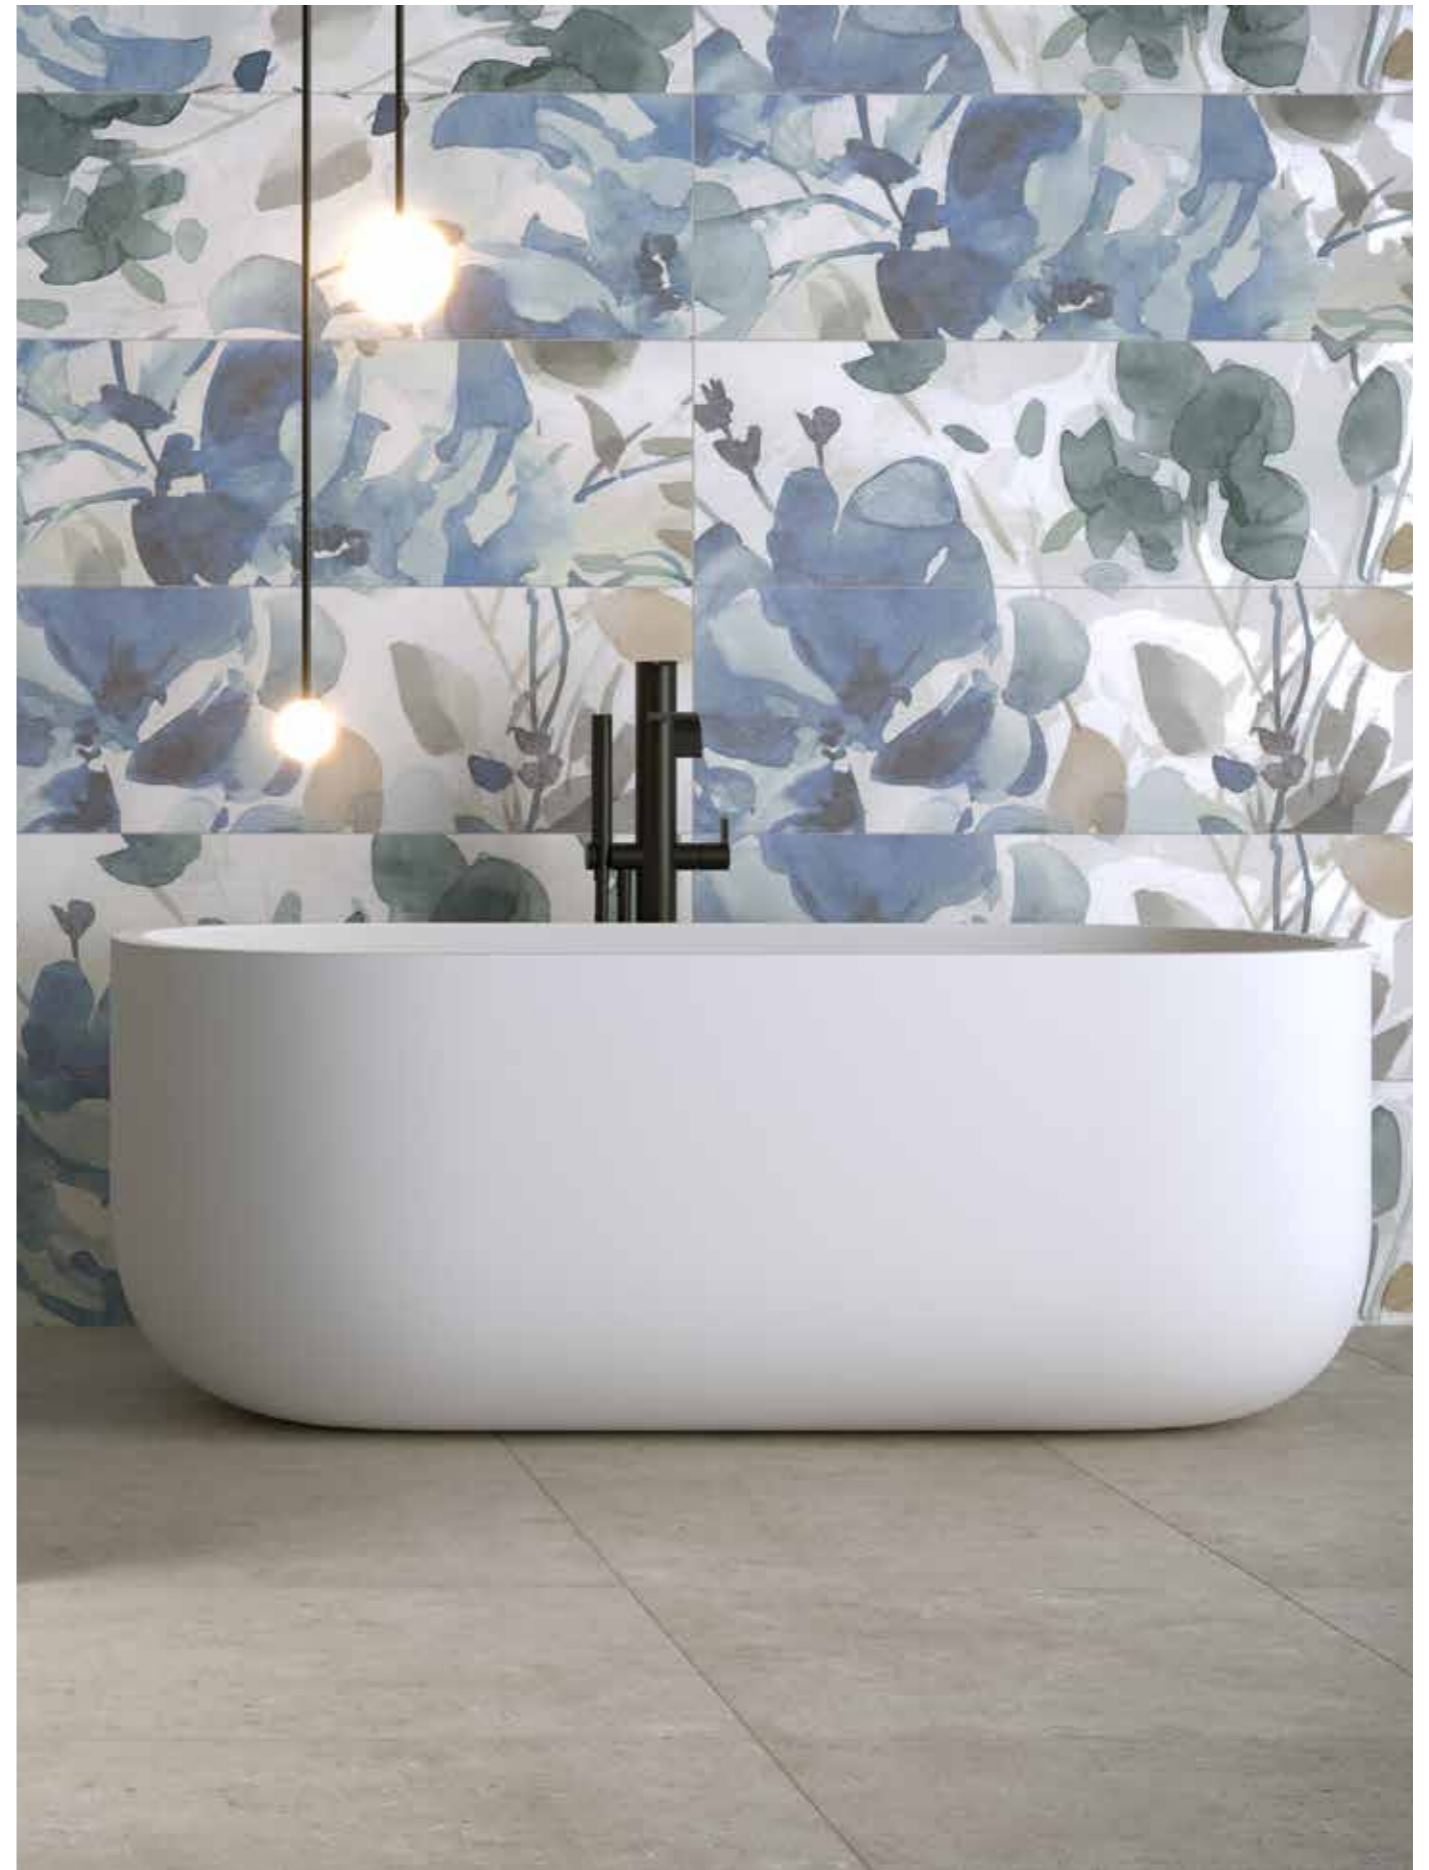

Astra

wall tile

ARADDO ©

ASTRA FONDO 33,3x100 STEEL + ASTRA DECORO PATTERN 33,3x100 STEEL

ASTRA FONDO 33,3x100 **BEIGE** + ASTRA DECORO PATTERN 33,3x100 **ORIENT**

ASTRA STRUTTURALE 33,3x100 **LEAF**

ASTRA FONDO 33,3x100 **ORIENT +** ASTRA DECORO 33,3x100 **RAMAGE**

ASTRA DECORO 33,3x100 **BLOOM**

©

AREADOC ©

ASTRA DECORO 33,3x100 **JUNGLE**

ASTRA DECORO 33,3x100 **BLOOM**

ASTRA DECORO 33,3x100 **RAMAGE**

ASTRA STRUTTURA 33,3x100 **WHITE**

ASTRA FONDO 25x75 **WHITE**

ASTRA FONDO 33,3x100 **BEIGE**

ASTRA FONDO 33,3x100 **GREY**

ASTRA FONDO 33,3x100 **STEEL**

ASTRA FONDO 33,3x100 **ORIENT**

ASTRA DECORO PATTERN 33,3x100 **STEEL**

ASTRA DECORO PATTERN 33,3x100 **ORIENT**

AREADOC®