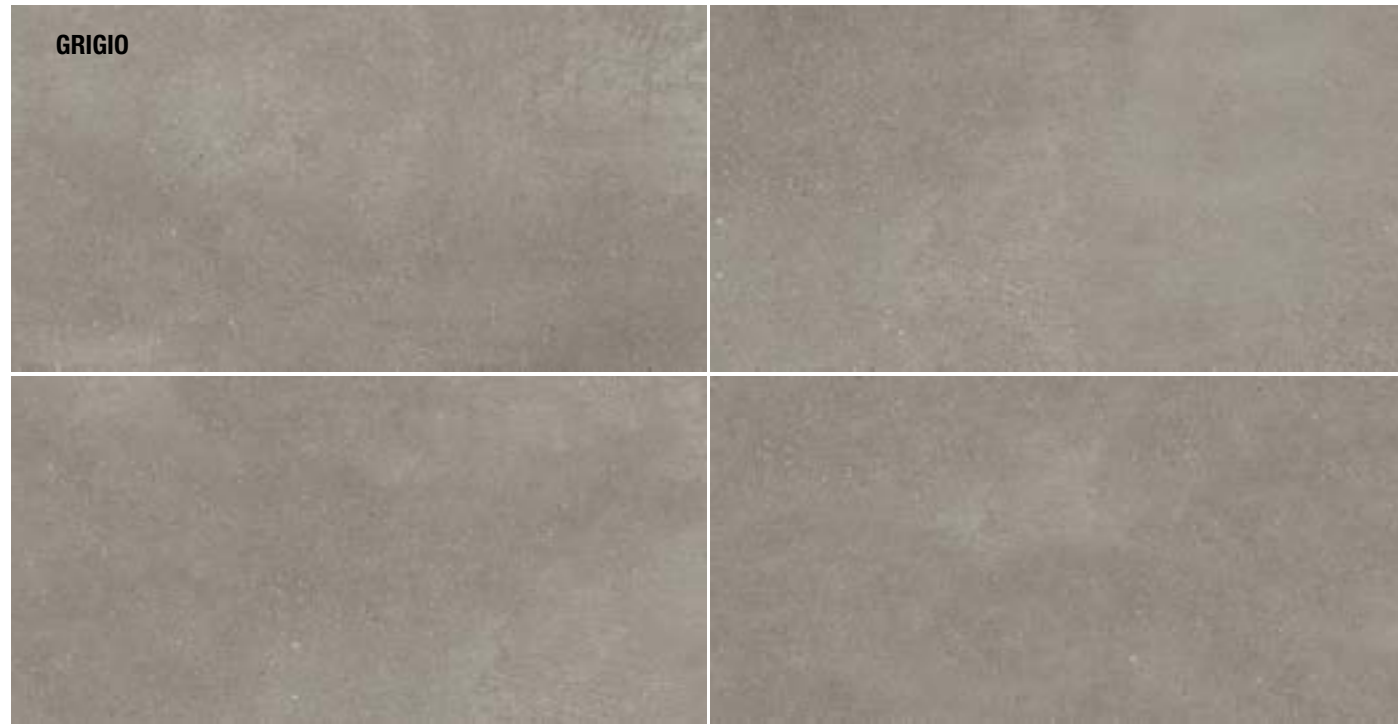

Dallas

outdoor 2 cm

AREADOC ©

Dallas

outdoor 2 cm

CARATTERISTICHE

GRES PORCELLANATO

39x78 16"x32"
20 mm
R11
RETT