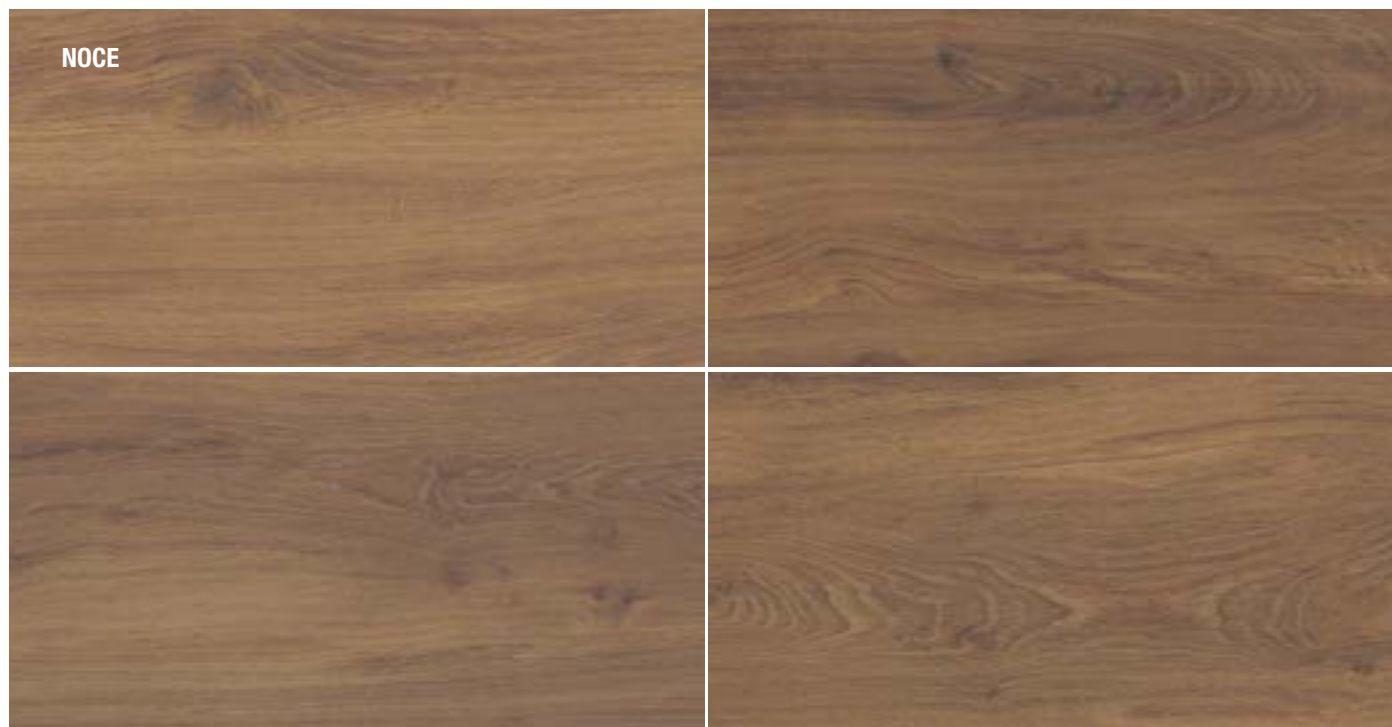

CARATTERISTICHE

GRES PORCELLANATO

39x79 16"x32"	60x60 24"x24"
20 mm	20 mm
R11	R11
RETT	RETT

IMBALLI

FORMATO (cm) SIZE / FORMAT / FORMATE		SCATOLE BOXES / BOITES / KARTONS			PALETTE PALLETS / PALLETES / PALETTEN		
	SP.	PZ.	MQ	KG	BOX	MQ	KG
39x79	20	2	0,6084	28	54	32,85	1485
60x60	20	2	0,72	32,3	32	23,04	1032