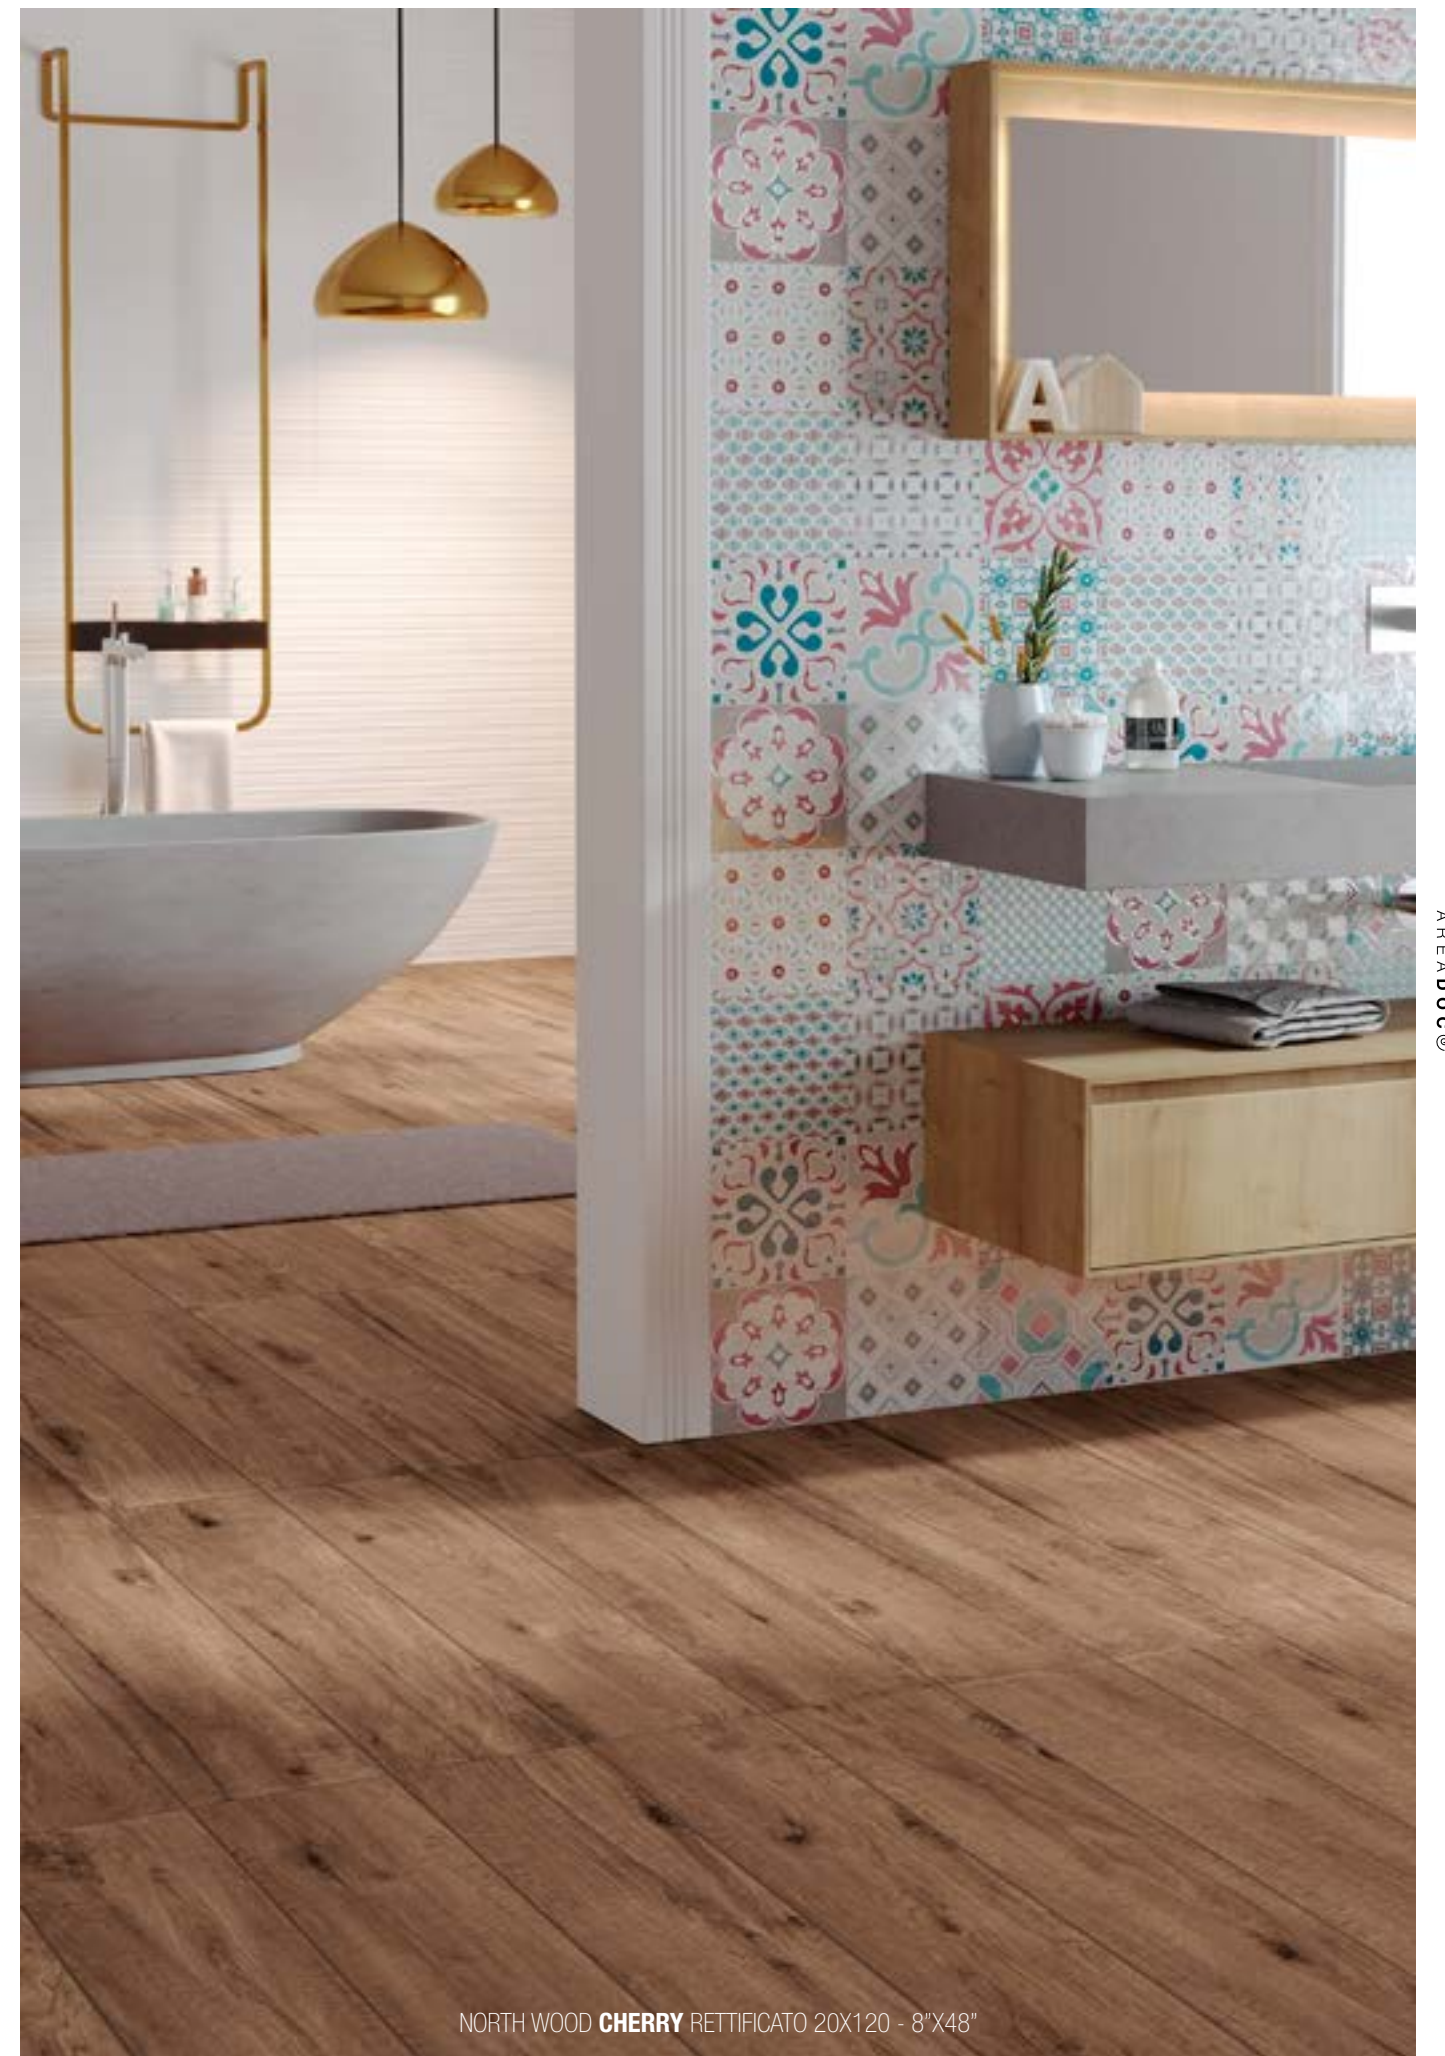

NORTH WOOD **SILVER** - 20X120 - 8"X48"

NORTH WOOD **CHERRY** RETTIFICATO 20X120 - 8"X48"